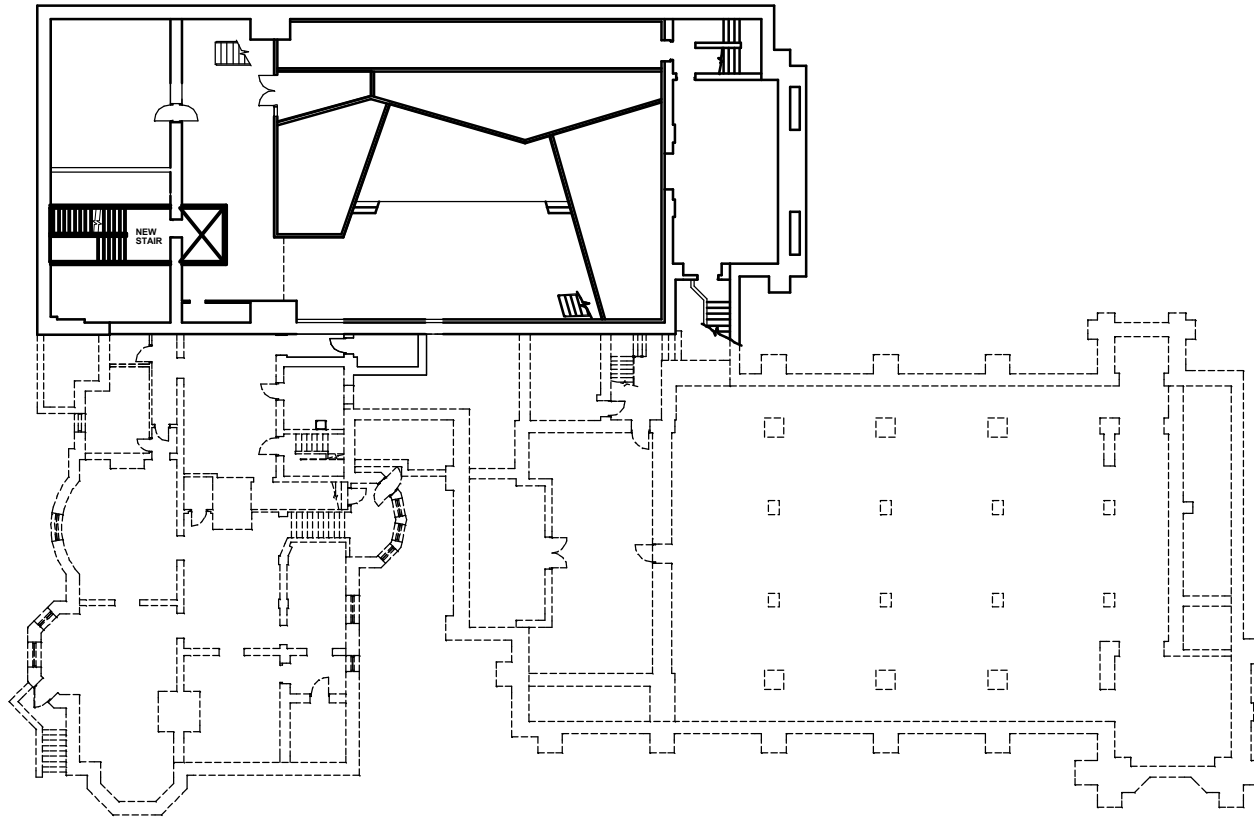

First Unitarian-Universalist Church of Detroit
12/14/2005

focus / design

Todd Ballou, Registered Architect

3300 Berry Rd, Ypsilanti, MI 48198
(734) 276-2110 trballou@aol.com

LOWER BASEMENT OPT #1